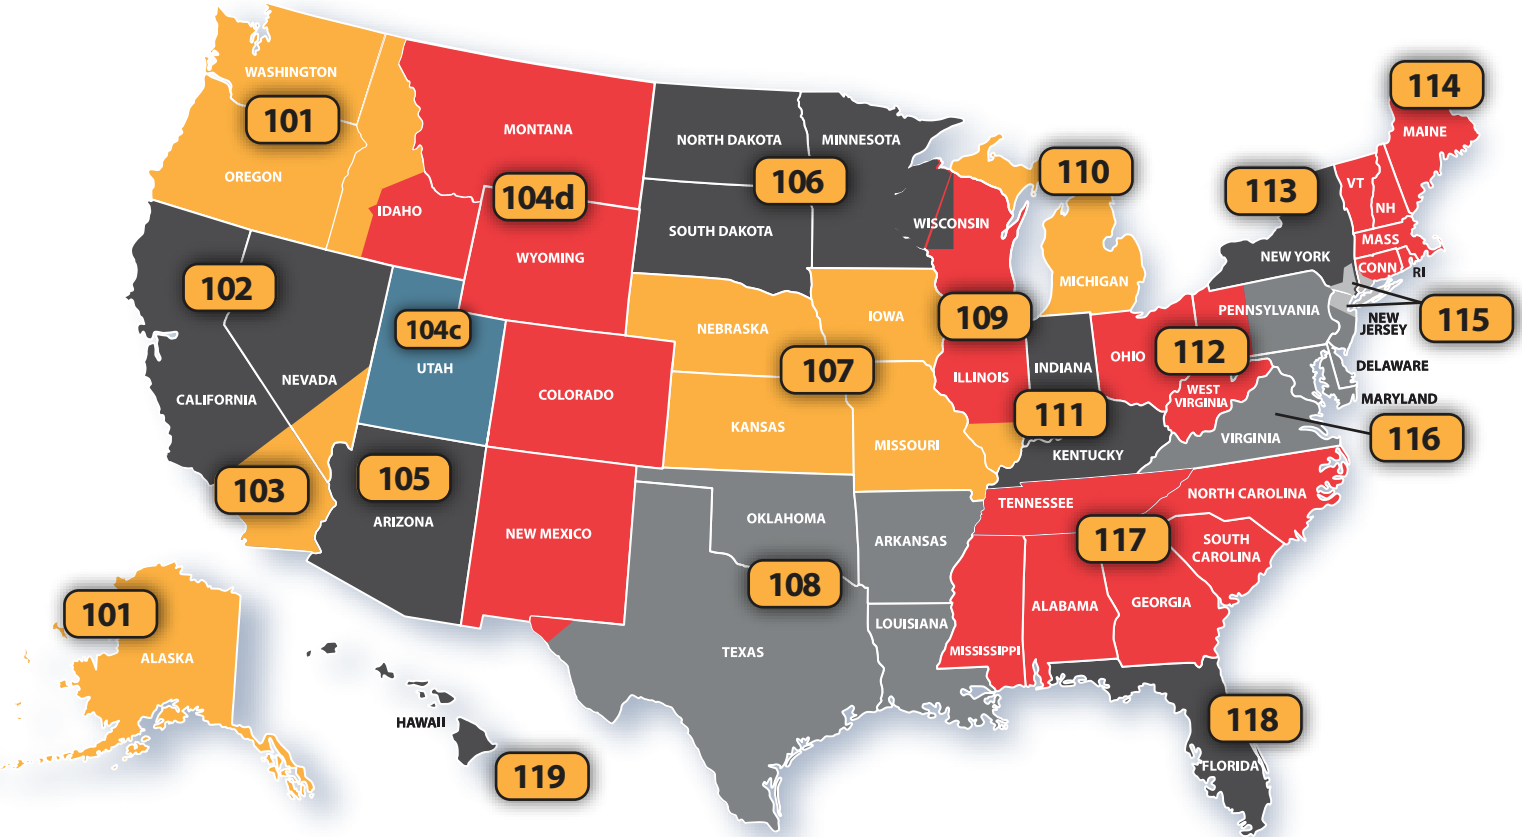

ELAN | Furman | Gefen | Niles | Panamax | SpeakerCraft | Sunfire | Xantech

101: AK, WA, OR, N. ID
Factory Direct – Kevin O’Leary
1800 S. McDowell Blvd.
Petaluma, CA 94954
Phone: 707.766.4527

102: N. CA, N. NV
Oliver Marketing Norcal
751 Charcot Ave.
San Jose, CA 95131
Phone: 253.859.9568

108: TX, OK, LA, AR
New Era Marketing
4901 Keller Springs Rd. Suite 105
Addison, TX 75001
Phone: 214.319.8000

109: N. IL, E. WI
Tandem Marketing
2680 United Lane
Elk Grove, IL 6007
Phone: 847.860.1010

110, 111 & 112: MI, IN, KY, OH, W. PA, WV
On the Road AV
703 Ahgosa Trail
Traverse City, MI 49686
Phone: 231.929.4292